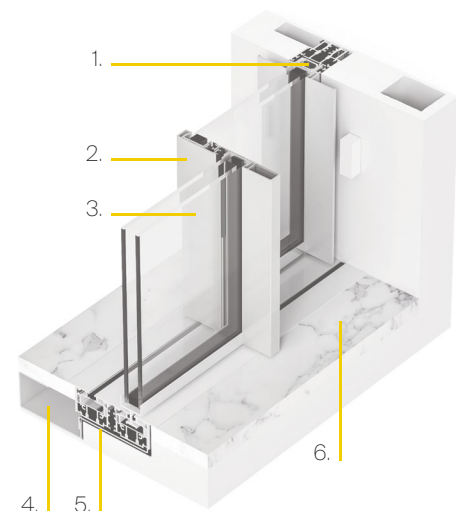

HYLINE®

DETAILS MAKE PERFECTION

ARCHITECT: ALFONZO AZQUETA
PHOTO: IVO TAVARES STUDIO

TECHNICAL DRAWING

ONE SYSTEM, SEVERAL POSSIBILITIES

This minimalist system is suited for premium jobs. It was developed to use double glass up to 28mm thickness, up to 3,5m height or a glass surface of up to 9m². This robust window offers excellent acoustic and thermal performance.

This system allows the inclusion of shutters and fly screens.

Perimetral view of 18 mm with invisible frame, brings the aesthetics for the true minimalist concept.

There is also the possibility of including the new "Low Frame" solution.

1. Main Frame
2. Central Mullion
3. Glass
4. Drainage System
5. Inox Gutter
6. Interior finish

Opening Options | Mono / Bi / Tri / Quad. + Rails
Corner Module
Pocket Module

Maximum Weight | 1000kg/ML

Locking and Security System | You can integrate a key lock for better security and control. The cylinder lock is hidden on the wall for an invisible frame effect. You can integrate an electromagnetic lock for better security and control. Alarm Contact, Digicode, Finger Scan integrated in the wall or in the frame.