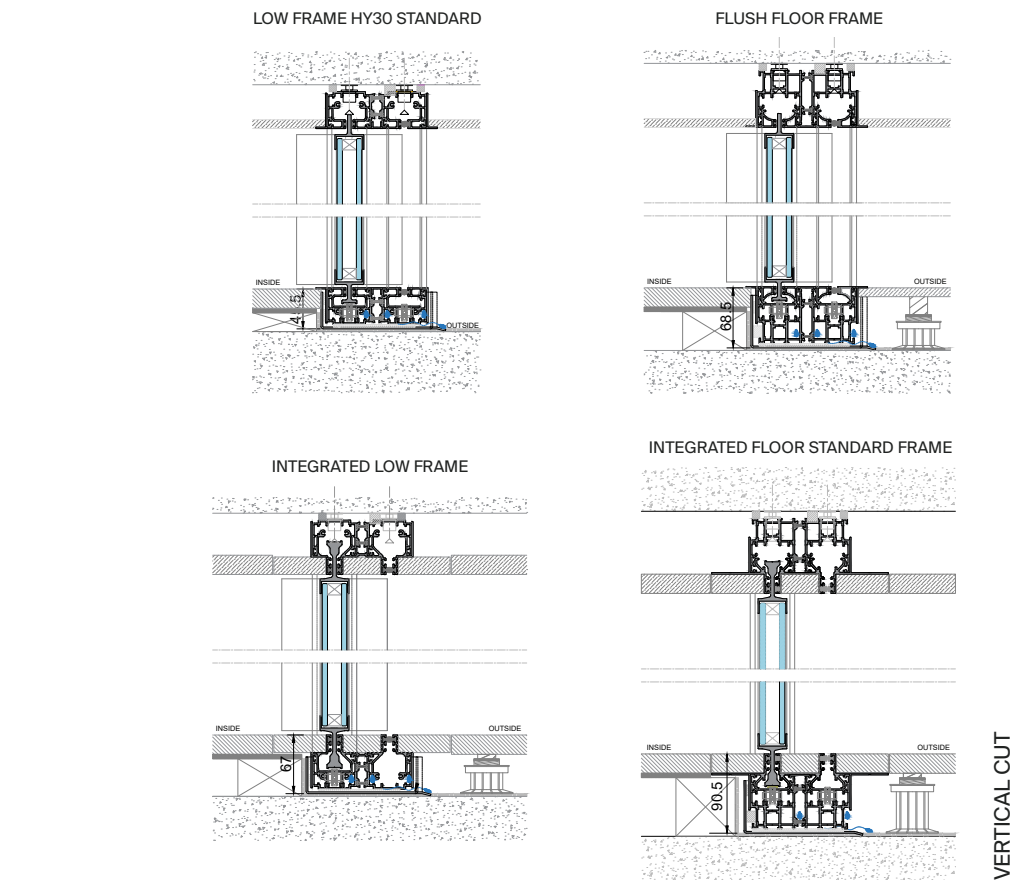

HYLINE®

DETAILS MAKE PERFECTION

ARCHITECT: ALFONZO AZQUETA
PHOTO: IVO TAVARES STUDIO

TECHNICAL DRAWING

ONE SYSTEM, SEVERAL POSSIBILITIES

This minimalist system is suited for premium jobs. It was developed to use double glass up to 28mm thickness, up to 3,5m height or a glass surface of up to 9m². This robust window offers excellent acoustic and thermal performance.

This system allows the inclusion of shutters and fly screens.

Perimetral view of 18 mm with invisible frame, brings the aesthetics for the true minimalist concept.

There is also the possibility of including the new "Low Frame" solution.

1. Main Frame
2. Central Mullion
3. Glass
4. Drainage System
5. Inox Gutter
6. Interior finish

Opening Options | Mono / Bi / Tri / Quad. + Rails
Corner Module
Pocket Module

Maximum Weight | 1000kg/ML

Locking and Security System | You can integrate a key lock for better security and control. The cylinder lock is hidden on the wall for an invisible frame effect. You can integrate an electromagnetic lock for better security and control. Alarm Contact, Digicode, Finger Scan integrated in the wall or in the frame.