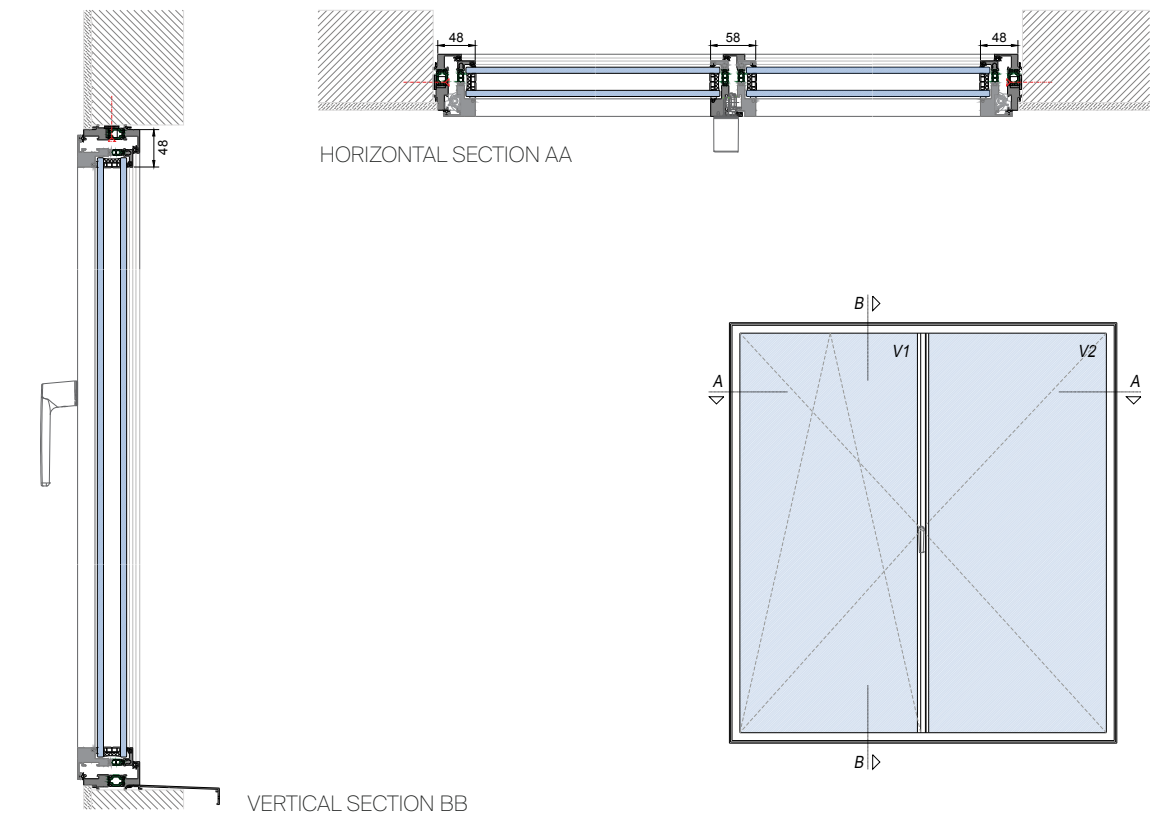

INDOOR AND OUTDOOR PASSAGES

HYSTYLE the ultimate dry glazing minimalist and multi-modular HYLINE casement system, provides an inward and outward opening windows and doors, with a 48mm frame view, fully compatible with HYLINE product range, integrating concealed hinges, concealed draining frame, with a design approach based on the slimmest steel frames appearance, with a comprehensive and complete range of opening possibilities.

Available in a wide range of anodized surface treatment under EURAS class 2 (gold finish, bronze finish, brushed and polished inox look, natural aluminium) and on RAL powder coating colour pattern and Hyline Advanced Coatings - Ultra-Durable Finishing's under Qualicoat Seaside Standard.

HYSTYLE provides a complete and flexible solution to answer to project specification

both on tropical climate and cold regions providing solutions to install double and triple glass (U_w of lower than $1 \text{ W/m}^2\text{K}$ for a standard window section or $0.246 \text{ Btu/hr-sf-}^\circ\text{F}$).

Contemporary handle configurations, available on the three handles model collections HYLINE luxury collection and HYLINE classic line, that take us to the past with elegance. Despite the ultra slim approach of the product, HYSTYLE was developed to achieve outstanding performance both on AEV performance, thermal insulation and acoustics isolation, on maximum execution dimension, up to 3,15 m of operating sash or 180kg.

HYSTYLE is a new generation and a new image that will definitely surprise you.

OPENING TYPES

Opening Options