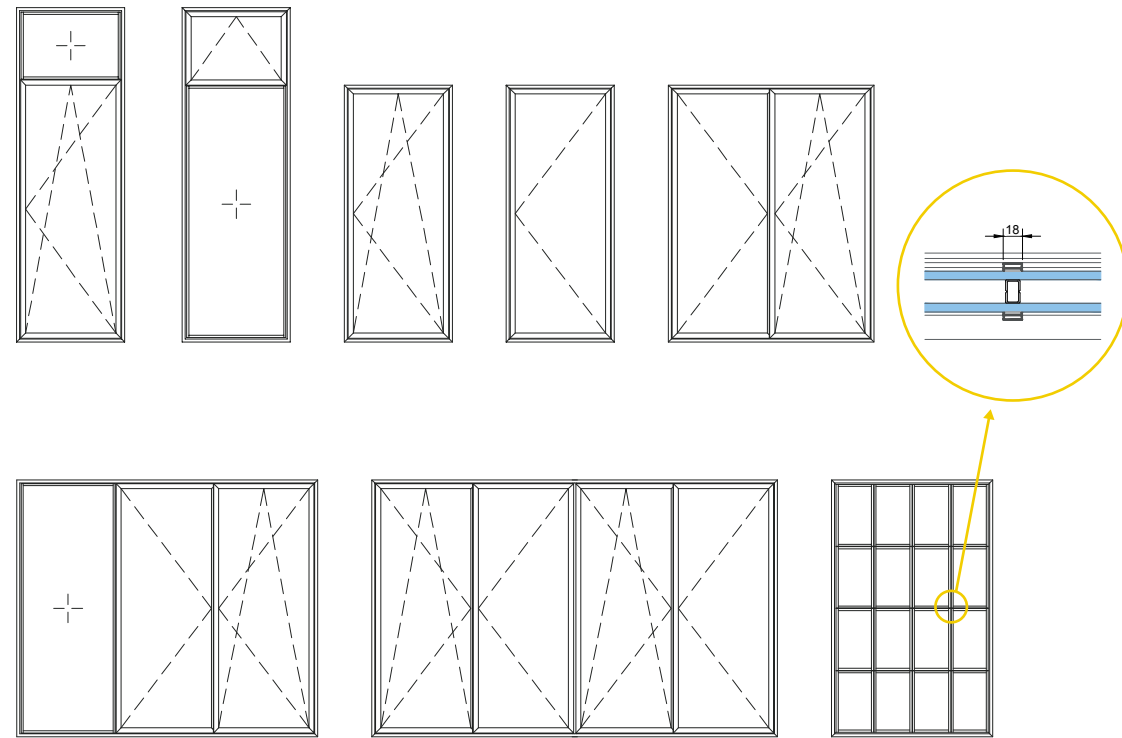

OPENING TYPES

Opening Options

- 1 vent and 2 vents inward and outward opening.
- 1 vent and 2 vents T&T and TBT with safety blocking key handle.
- Modular multi-vent glass panels. 1 and 2 sash door, inward and outward opening with multi-point security lock.
- Microventilation.

Maximum Weight

- 180kg per sash

Locking and Security System

- You can integrate a key lock for better security and control on the handle.
- RC4 with "Ultra-lift HR Secure" accessories.

Multi-point Lock

- HYLINE features a multipoint locking system.
- The mechanism is completely hidden in the frame and each locking point is adjustable.

Finishing Options

- HYLINE Colour Essentials (Ral Colores STD)
- HYLINE Natural Metals (Qualanod EURAS Class 2 STD)
- HYLINE Advanced Coating (Hiper Durable Finishings)
- HYLINE Luxury Collection under Qualicoat Seaside Standards